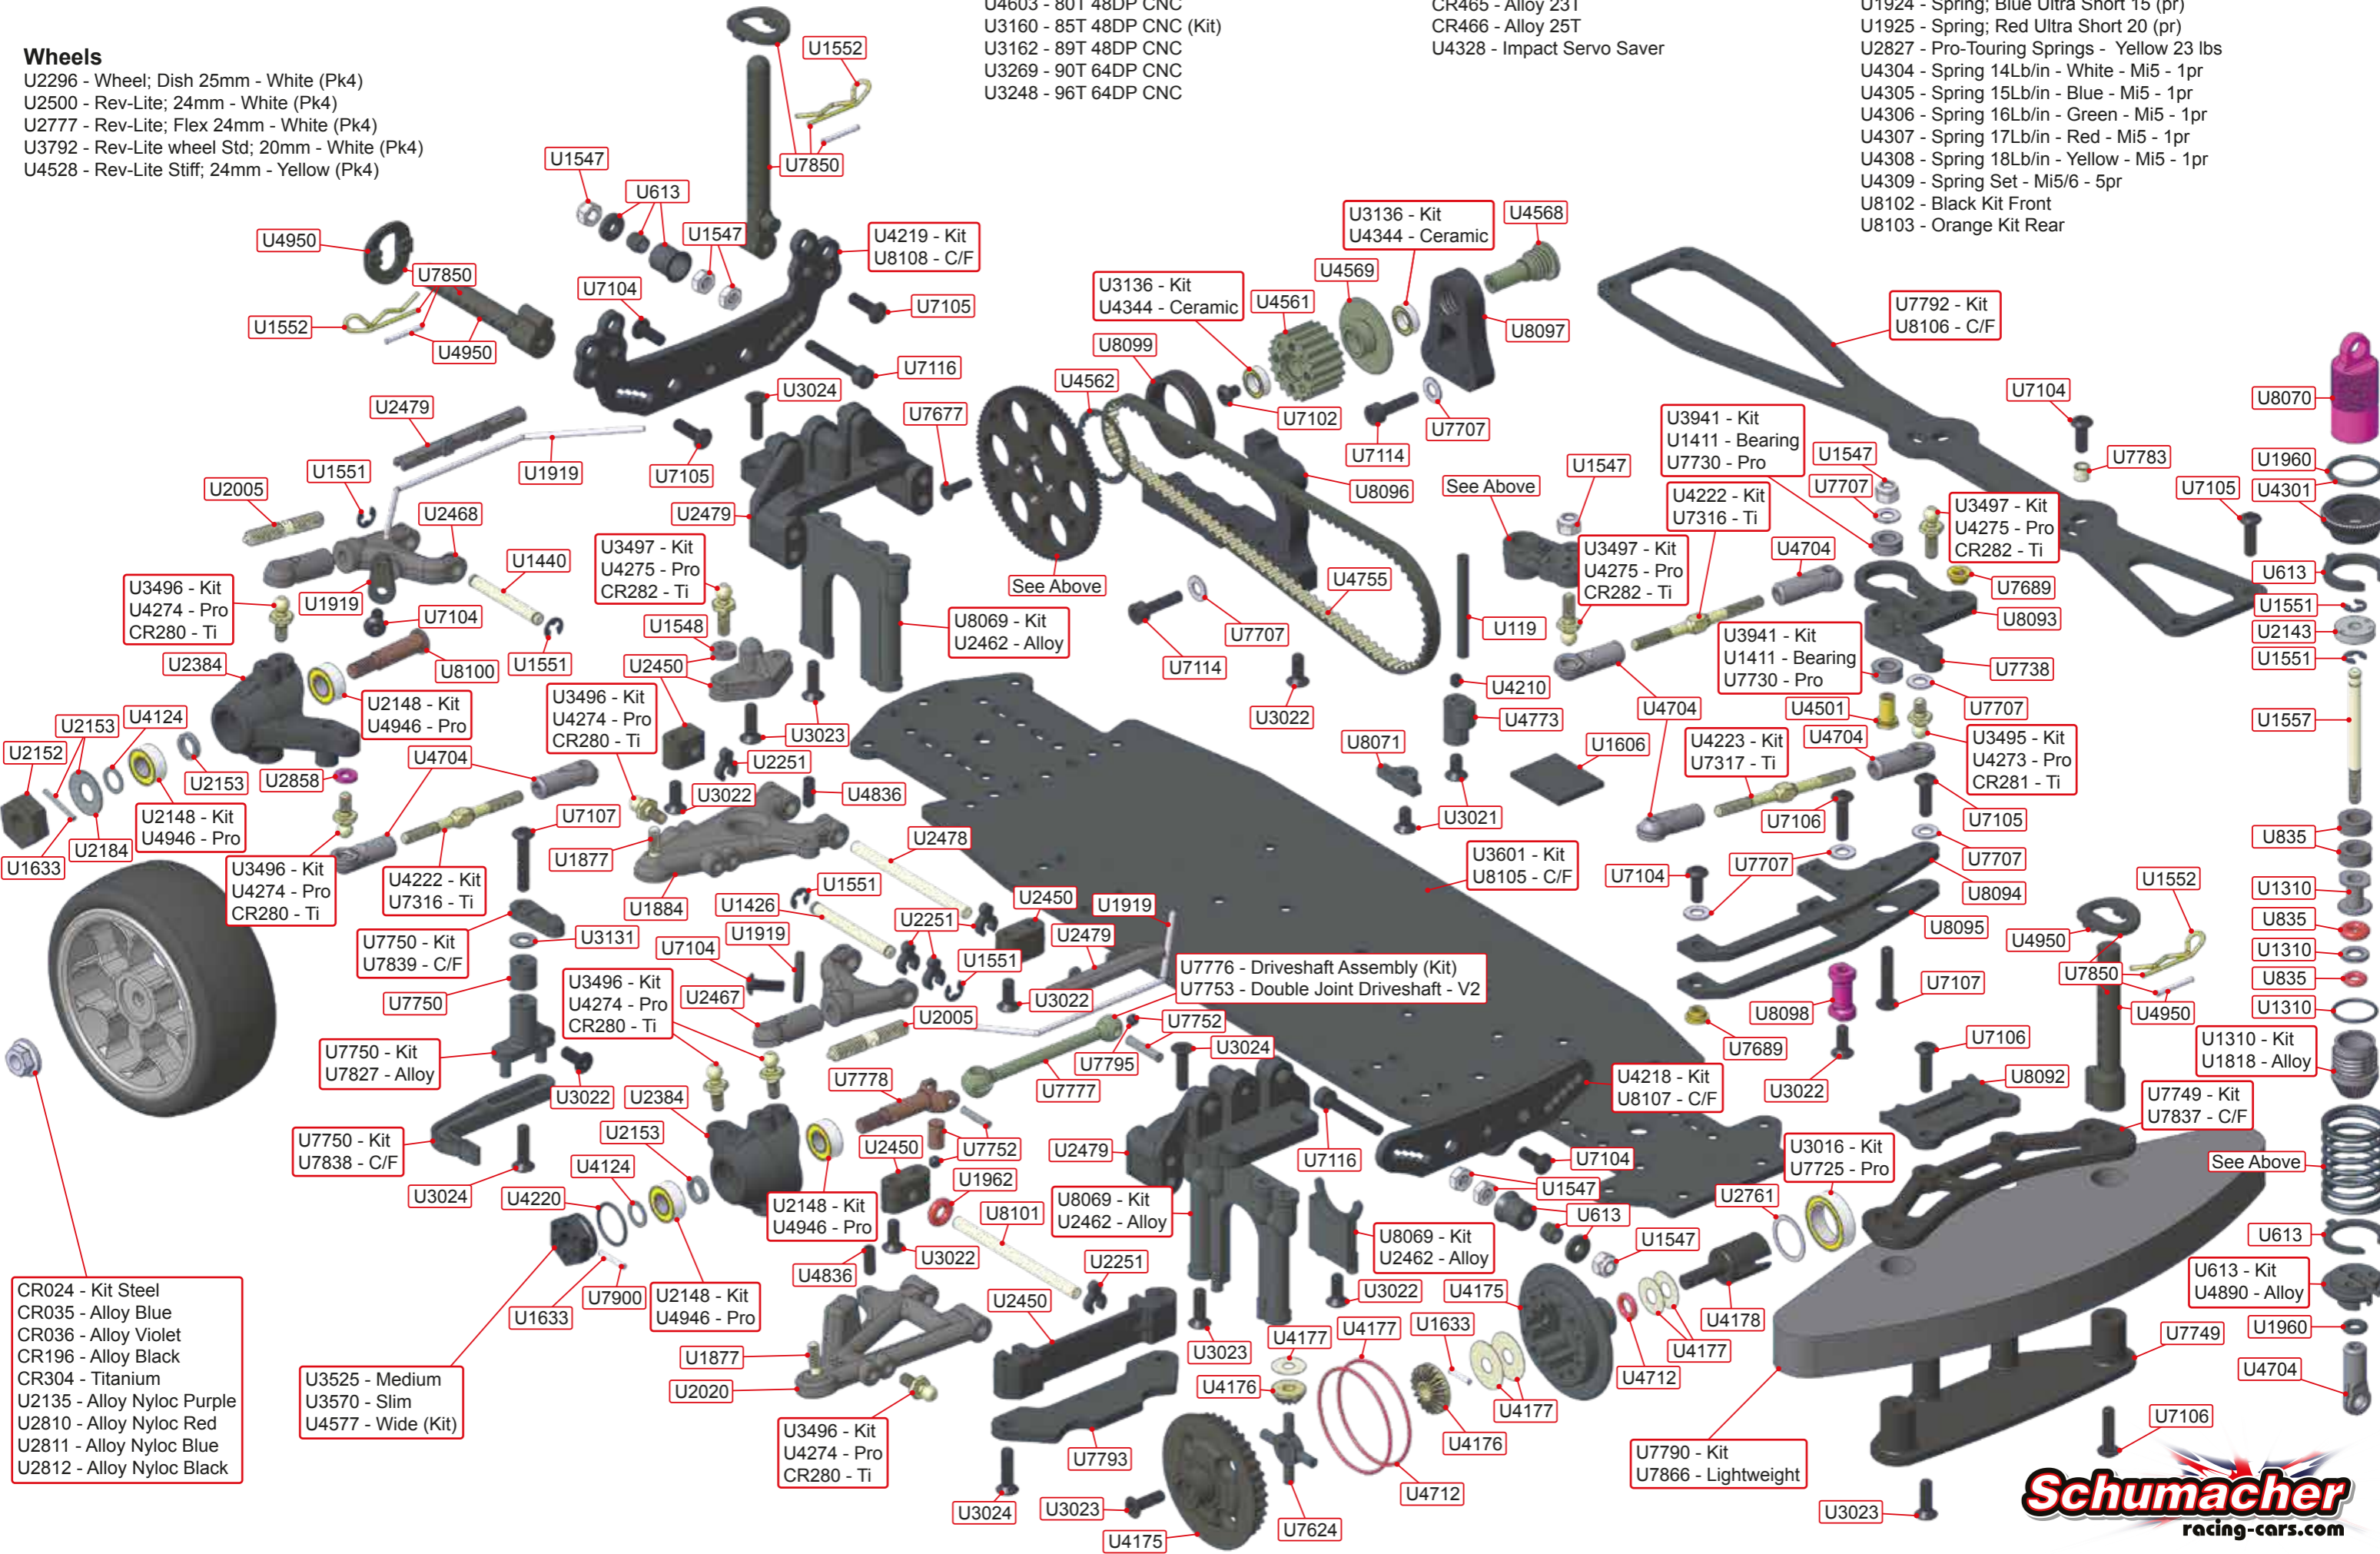

MISSION FT

FRONT WHEEL DRIVE

Wheels

- U2296 - Wheel; Dish 25mm - White (Pk4)
- U2500 - Rev-Lite; 24mm - White (Pk4)
- U2777 - Rev-Lite; Flex 24mm - White (Pk4)
- U3792 - Rev-Lite wheel Std; 20mm - White (Pk4)
- U4528 - Rev-Lite Stiff; 24mm - Yellow (Pk4)

Spur Gears

- U4361 - 64T 48DP CNC
- U3247 - 70T 48DP CNC
- U3560 - 74T 48DP CNC
- U4603 - 80T 48DP CNC
- U3160 - 85T 48DP CNC (Kit)
- U3162 - 89T 48DP CNC
- U3269 - 90T 64DP CNC
- U3248 - 96T 64DP CNC

Servo Horns

- U4741 - Kit
- AX011 - Alloy 25T
- AX012 - Alloy 23T
- CR465 - Alloy 23T
- CR466 - Alloy 25T
- U4328 - Impact Servo Saver

Springs

- MR33-SPRING B - MR33 Spring Black, Extra Hard
- MR33-SPRING SET - MR33 Ride Spring Set
- U1921 - Spring Tuning Set - Ultra Short Touring (3 prs)
- U1924 - Spring; Blue Ultra Short 15 (pr)
- U1925 - Spring; Red Ultra Short 20 (pr)
- U2827 - Pro-Touring Springs - Yellow 23 lbs
- U4304 - Spring 14Lb/in - White - Mi5 - 1pr
- U4305 - Spring 15Lb/in - Blue - Mi5 - 1pr
- U4306 - Spring 16Lb/in - Green - Mi5 - 1pr
- U4307 - Spring 17Lb/in - Red - Mi5 - 1pr
- U4308 - Spring 18Lb/in - Yellow - Mi5 - 1pr
- U4309 - Spring Set - Mi5/6 - 5pr
- U8102 - Black Kit Front
- U8103 - Orange Kit Rear

- CR024 - Kit Steel
- CR035 - Alloy Blue
- CR036 - Alloy Violet
- CR196 - Alloy Black
- CR304 - Titanium
- U2135 - Alloy Nyloc Purple
- U2810 - Alloy Nyloc Red
- U2811 - Alloy Nyloc Blue
- U2812 - Alloy Nyloc Black